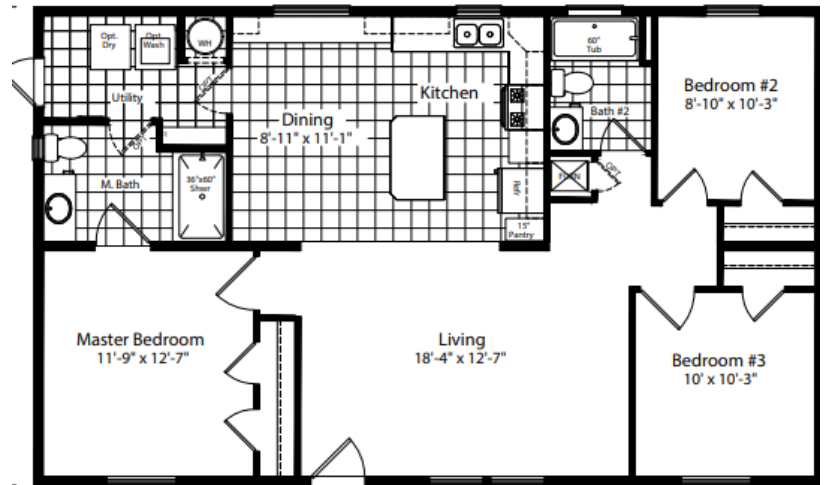

**Atlantic 24402**  
**28x48(44)**  
**1,144 Square Feet**  
**3 Bedroom 2 Bath**  
**Available Home**

**HOME FEATURING:**

- Grand Home Package:
  - 4" recessed frame· programmable thermostat · Finished drywall t/o· Mortice Hinges
  - Raised Panel Shutters on front · Upgraded Moldings· Furnace Door· Lever Interior Locksets
  - Single Lever Kitchen Faucet w/ Pull Out Sprayer· Porcelain Bath Sinks· Single Lever Bath Faucets
  - Thermo-ply Exterior Sheathing· Hardwood Cabinet Doors and Stiles
- Stainless Steel Appliance Package: · Microwave · 18 CUFT refrigerator · Dishwasher · gas stove
- Limited 7-Year Warranty
- Ice Guard
- Gas Furnace
- Whole House Water Shut off
- Furnace Stack Extension
- Exterior Faucet
- 2 x 6 Exterior Side Walls with R-19
- Optional Bath Window in master
- Sunburst Front Door with Dead bolt
- Water Heater Access Door with Coat Hooks
- Smoke & CO2 Detectors to NYS Code
- Paddle Fan with Light
- (2) Hanging Pendant Light
- Laminate Back Splash t/o
- Kitchen Island
- 60" Fiberglass Shower w/Door in master bath
- Towel Bar and Tissue Holders
- Mid-Zone Snow Load
- Perimeter Heat Ducts
- 40 Gallon Electric Water Heater
- Shut offs at all sinks and toilets
- Washer and Dryer Hook Ups
- R-38 Roof Insulation
- Low E Thermal Pane Windows with Grids
- Transom Window in hall bath
- 9-lite Rear Door
- (1) phone and (2) cable Jacks
- (4) Extra Recessed Lights in the Kitchen
- Bedroom Ceiling Lights
- Vinyl Foyer
- White 2-panel interior Doors
- Hutch in the Dining Room
- Elongated Toilets
- 1 piece Fiberglas Tub in hall bath