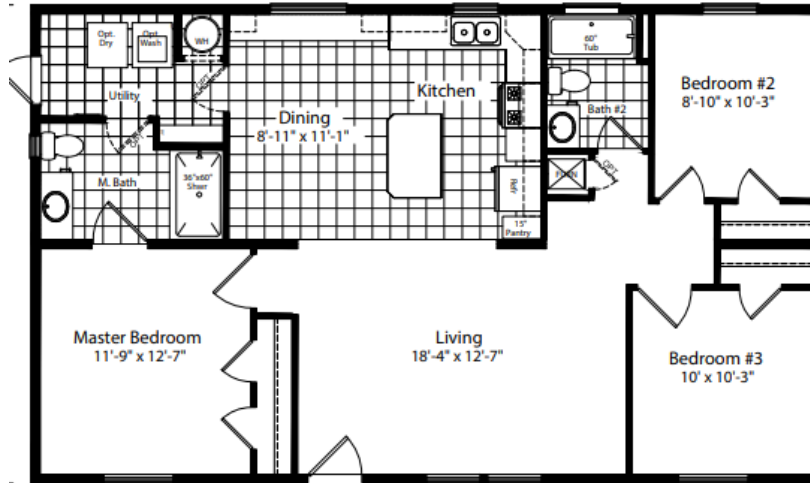

**Atlantic 24402**  
**28x48(44)**  
**1,144 Square Feet**  
**3 Bedroom 2 Bath**  
**Available Home**

**HOME FEATURING:**

- Grand Home Package:
  - 4" recessed frame· programmable thermostat · Finished drywall t/o· Mortice Hinges
  - Raised Panel Shutters on front · Upgraded Moldings· Furnace Door· Lever Interior Locksets
  - Single Lever Kitchen Faucet w/ Pull Out Sprayer· Porcelain Bath Sinks· Single Lever Bath Faucets
  - Thermo-ply Exterior Sheathing· Hardwood Cabinet Doors and Stiles
- Stainless Steel Appliance Package: · Microwave · 18 CUFT refrigerator · Dishwasher · gas stove
- Kitchen Island
- Ice Guard
- Gas Furnace
- Whole House Water Shut off
- Furnace Stack Extension
- Exterior Faucet
- 2 x 6 Exterior Side Walls with R-19
- Optional Bath Window in master
- Sunburst Front Door with Dead bolt
- Water Heater Access Door with Coat Hooks
- Smoke & CO2 Detectors to NYS Code
- Paddle Fan with Light
- (2) Hanging Pendant Light
- Laminate Back Splash t/o
- Towel Bar and Tissue Holders
- 60" Fiberglass Shower w/Door in master bath
- 1 piece Fiberglas Tub in hall bath
- Mid-Zone Snow Load
- Perimeter Heat Ducts
- 40 Gallon Electric Water Heater
- Shut offs at all sinks and toilets
- Washer and Dryer Hook Ups
- R-38 Roof Insulation
- Low E Thermal Pane Windows with Grids
- Transom Window in hall bath
- 9-lite Rear Door
- (1) phone and (2) cable Jacks
- (4) Extra Recessed Lights in the Kitchen
- Bedroom Ceiling Lights
- Vinyl Foyer
- White 2-panel interior Doors
- Hutch in the Dining Room
- Elongated Toilet